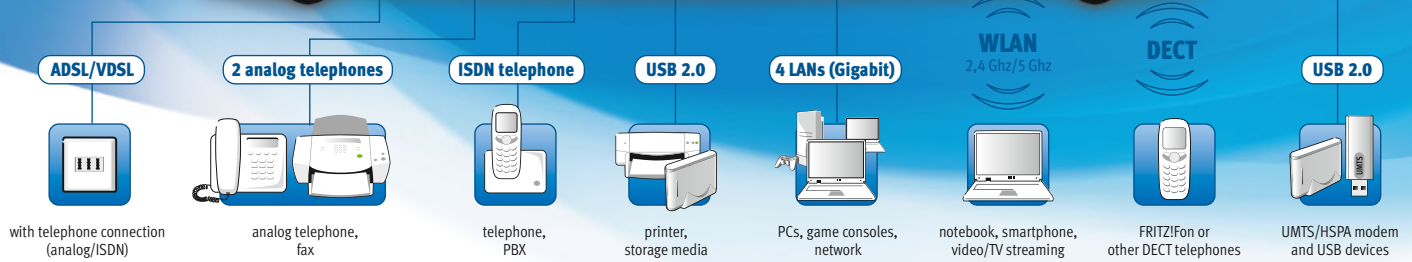

Technical features

Router functions

- High-performance WLAN router with firewall/NAT, DHCP server, DynDNS client, UPnP
- Integrated ADSL modem for ADSL (6 Mbit/s), ADSL2+ (16 Mbit/s) and VDSL (100 Mbit/s)
- Router operation, even at cable modem or with UMTS stick (UMTS/HSPA)
- Full support for IPv6 in home network and Internet
- Setup in browser independent of operating system, allows use with Windows, Mac OS and Linux computers
- Stateful Packet Inspection Firewall with port activation for secure Internet surfing
- Secure remote access to FRITZ!Box network with VPN (IPSec)

Telephony functions

- Telephone system for Internet and fixed-line network
- Integrated DECT base station for up to 6 cordless telephones
- ISDN S₀ bus for connecting ISDN telephones or an ISDN telephone system
- 2 a/b ports for connecting analog telephones, answering machines and fax machines
- DECT: secure straight out of the box thanks to encrypted speech transmission
- Internet telephony, even when your PC is switched off
- Supports HD telephony for natural sound
- Bandwidth management – optimum quality telephoning and surfing via ADSL
- Full Eco-Mode DECT reduces field strength and energy consumption
- Up to 5 internal answering machines, voice-to-mail included
- Fax reception includes e-mail forwarding (Fax-to-Mail)
- Extensive PBX functionality, such as call diversion, internal calls, three-way conferences, switching, number blocking, wake-up call, VIP calls, ring blocking and caller number forwarding with Internet and ISDN telephony
- Internet telephony SIP-compliant with RFC 3261

WLAN functionality

- WLAN wireless networks compliant with 802.11n (up to 300 Mbit/s* for each frequency band), downward compatible with 802.11g/b/a
- Dual-band WLAN N with simultaneous 2.4 and 5 GHz
- Pre-configured individual WLAN encryption with WPA/WPA2 Mixed Mode, WPA2, WPA, WEP-64 or WEP-128
- AVM Stick & Surf: automatically secure and wireless surfing
- WLAN push-button (switch WLAN on/off manually)
- Wi-Fi Protected Setup (WPS) for really simple and secure WLAN connections at the press of a button or with a PIN
- WLAN guest access – safe surfing for friends and visitors
- Integration of iPhones and Android smartphones into the home network over WLAN
- Support for Wireless Distributed System (WDS) to extend wireless coverage
- WLAN Eco-Mode reduces field strength

Media functions

- 512 MB integrated network storage with NAS functionality
- FRITZ!NAS – simple access via browser to all files in the network, no matter where they are saved
- Media server distributes music, pictures and films (SMB, FTP, UPnP AV)
- High-performance processor for networked applications, such as IPTV, video on demand and music streaming

Connection options